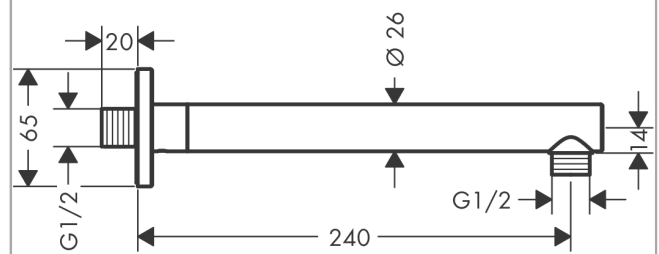

**Vernis Shape
Shower arm 24 cm**

Surfaces: **Matt Black** Article Number: **26405670**

Description

product features

- length: 240 mm
- shaft Ø: 26 mm
- installation type: exposed installation
- material: solid brass
- version: 90° angle
- connection type: G ½

Product image

Scale drawing

Vernis Shape
 Shower arm 24 cm
 Surfaces: **Matt Black**

Article Number: **26405670**

Exploded Drawing

Year of production: >04/21

Vernis Shape
Shower arm 24 cm
 Surfaces: **Matt Black** Article Number: **26405670**

Spare part list

Year of production: >04/21

Pos.	Description	Article Number	Price	PU
1	hollow set screw M5x5	98446000	-	1
2	O-Ring 22x2	98185000	-	1
3	connecting thread G½	93726000	-	1
4	O-ring 13x2	98128000	-	1