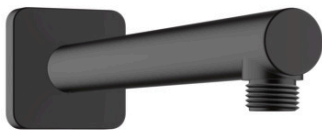

**Vernis Shape
Shower arm 24 cm**

Surfaces: **Matt Black** Article Number: **26405670**

Description

product features

- length: 240 mm
- shaft Ø: 26 mm
- installation type: exposed installation
- material: solid brass
- version: 90° angle
- connection type: G ½

Product image

Scale drawing

Vernis Shape
 Shower arm 24 cm
 Surfaces: **Matt Black**

Article Number: **26405670**

Exploded Drawing

Year of production: >04/21

Vernis Shape
Shower arm 24 cm
 Surfaces: **Matt Black** Article Number: **26405670**