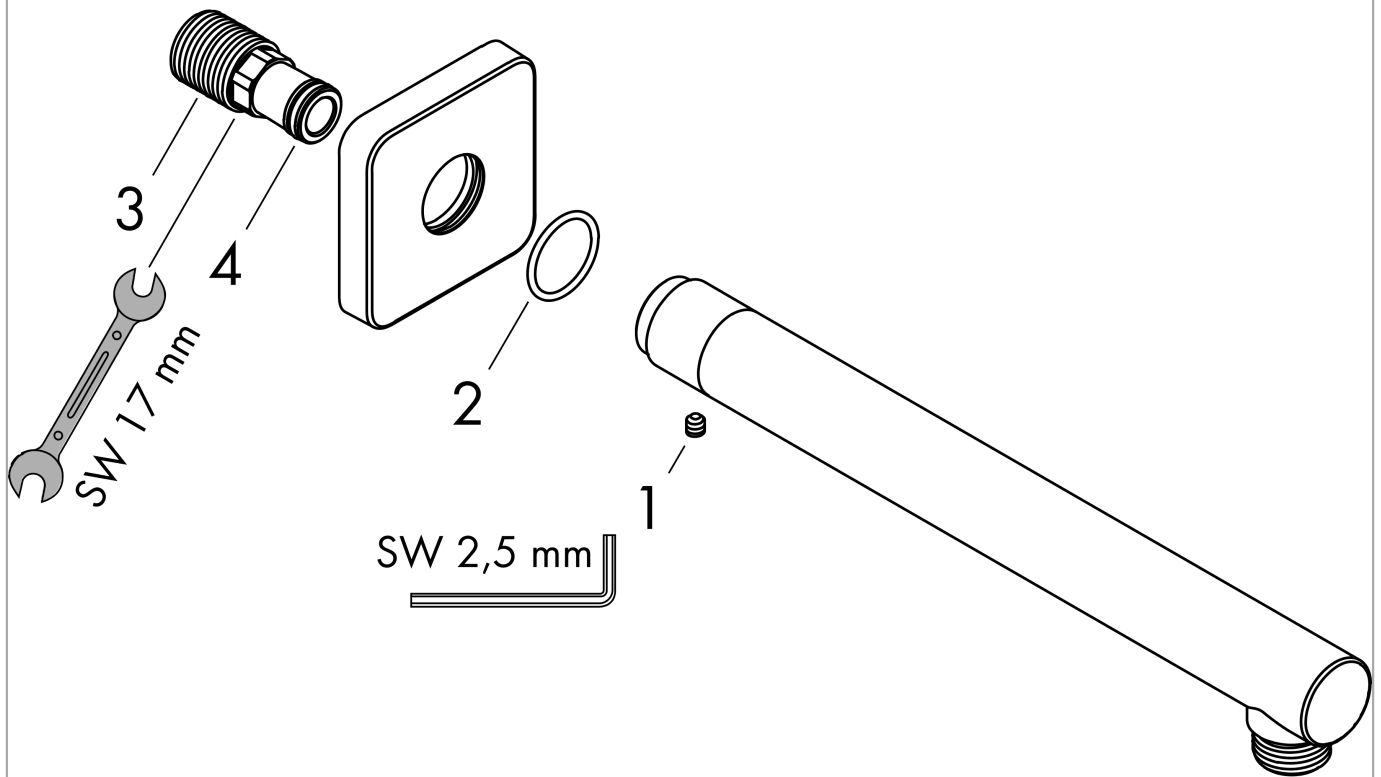

**Vernis Shape
Shower arm 24 cm**

Surfaces: **Matt Black** Article Number: **26405670**

Description

product features

- length: 240 mm
- shaft Ø: 26 mm
- installation type: exposed installation
- material: solid brass
- version: 90° angle
- connection type: G ½

Product image

Scale drawing

Vernis Shape
 Shower arm 24 cm
 Surfaces: **Matt Black**

Article Number: **26405670**

Exploded Drawing

Year of production: >04/21

Vernis Shape
Shower arm 24 cm
 Surfaces: **Matt Black** Article Number: **26405670**

Spare part list

Year of production: >04/21

Pos.	Description	Article Number	Price	PU
1	hollow set screw M5x5	98446000	-	1
2	O-Ring 22x2	98185000	-	1
3	connecting thread G½	93726000	-	1
4	O-ring 13x2	98128000	-	1